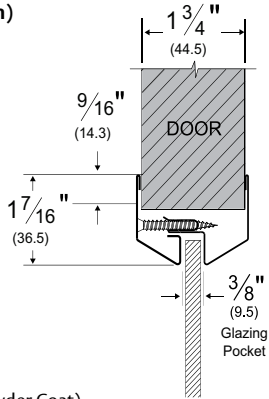

**ASSA ABLOY**

**LITES & LOUVERS: LOW PROFILE BEVELED LITE KIT**

**LT-B1\_** 

AVAILABLE FINISHES: **B, D, G, NP**

WIDTH: **1-3/4" (44.5 mm)**

PROFILE HEIGHT: **1-7/16" (36.5 mm)**

PROFILE EDGE TO DOOR CUT: **9/16" (14.3 mm)**

GLAZING POCKET:

**3/8" (9.5 mm)**

<b>TITLE:</b>
<b>PREPARED FOR:</b>
<b>PREPARED BY:</b>
<b>DATE:</b>
<b>COMMENTS:</b>

Copyright © 2015 Pemko Manufacturing Co. All rights reserved.  
Reproduction in whole or in part without the express written permission of Pemko Manufacturing Co. is prohibited.