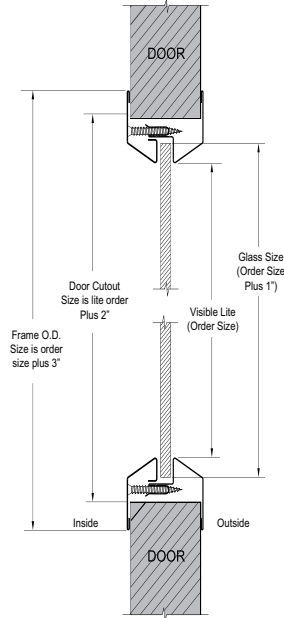

**ASSA ABLOY**

**LITES & LOUVERS: LOW PROFILE BEVELED LITE KIT**

**LT-B1\_** 

AVAILABLE FINISHES: **B, D, G, NP**

WIDTH: **1-3/4" (44.5 mm)**

PROFILE HEIGHT: **1-7/16" (36.5 mm)**

PROFILE EDGE TO DOOR CUT: **9/16" (14.3 mm)**

GLAZING POCKET:

**3/8" (9.5 mm)**

<b>TITLE:</b>
<b>PREPARED FOR:</b>
<b>PREPARED BY:</b>
<b>DATE:</b>
<b>COMMENTS:</b>

Copyright © 2015 Pemko Manufacturing Co. All rights reserved.  
Reproduction in whole or in part without the express written permission of Pemko Manufacturing Co. is prohibited.