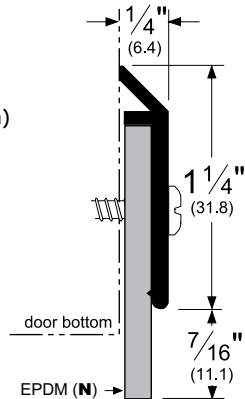

Architectural Door Accessories

ASSA ABLOY

Pemko Door Bottoms: Door Bottom Sweeps

The global leader in
door opening solutions

315_N

AVAILABLE FINISHES: B, C, D, G, SN

WIDTH: 1/4" (6.4 mm)

PROFILE HEIGHT: 1-1/4" (31.8 mm)

TOTAL HEIGHT WITH INSERT: 1-11/16" (42.9 mm)

B (Mill Finish Extruded Bronze [Brass])

C (Clear Anodized Aluminum)

D (Dark Bronze Anodized Aluminum)

G (Gold Anodized Aluminum)

SN (Satin Nickel Anodized Aluminum)