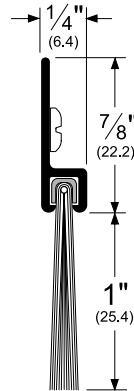

Architectural Door Accessories

ASSA ABLOY

Pemko Brush Gasketing: 180° Aluminum Retainers

The global leader in
door opening solutions

18100_NB

AVAILABLE FINISHES: C, D, G, PW
WIDTH: 1/4" (6.4 mm)
PROFILE HEIGHT: 7/8" (22.2 mm)
HEIGHT INCLUDING BRUSH: 1-7/8" (47.9 mm)

C (Clear Anodized Aluminum)
D (Dark Bronze Anodized Aluminum)
G (Gold Anodized Aluminum)
PW (Painted White Aluminum)

TITLE:
PREPARED FOR:
PREPARED BY:
DATE:
COMMENTS: