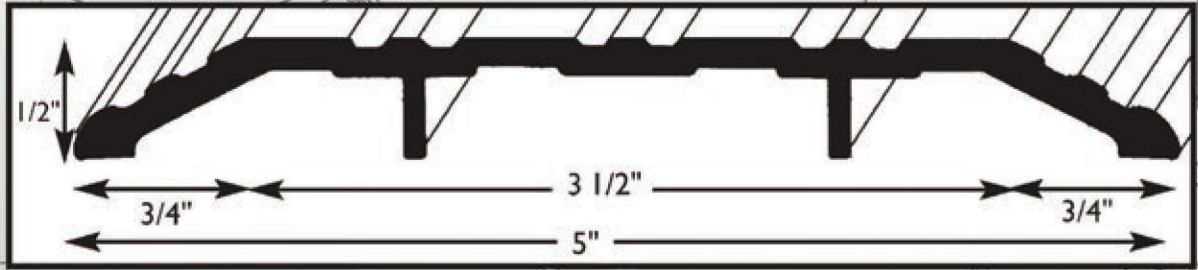

TH5

5" Saddle Threshold

Specifications

Material : 6063-T5 Extruded Aluminum Alloy

UL Ratings : Classified by UL and intended for application to hollow metal fire doors rated up to and including 3 hours, and wood doors rated up to 1 1/2" hours

Width : 5"

Height : 1/2"

Stock Lengths : Stocked as 36", 48" (cut 1/2" over) & 72" & 96" (cut 1" over)

Non Stock Lengths : Special order: 32" (cut 1/2" over)
Special order: 60" 64", 84" (cut 1" over)

Stock Finishes : MF = Mill finish (stock)
BZ = Bronze anodized (stock)