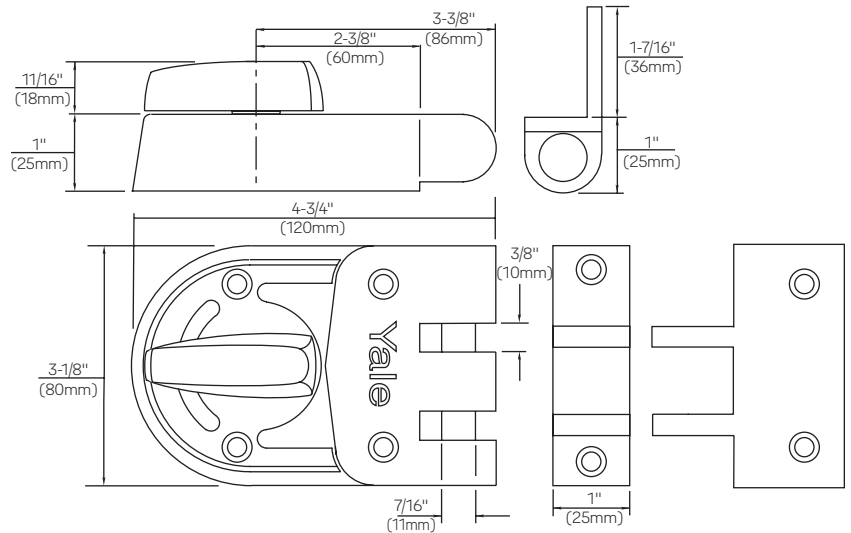

Jimmy-Proof Deadlock 197

Operation

Outside: Furnished standard with 5-pin rim cylinder 1109E.

Inside: 90° turn of the thumbturn locks or unlocks deadbolt. Also available with flat strike, model no. 197F (for outswinging doors).

Model Numbers	
197	Boxed
V197	Visual Pack
197F	Flat Strike, Boxed

Dimensions And Details

Technical Information

Description	197
Backset	2-3/8" (60mm)
Material	Zinc Alloy
Deadbolt Length	N/A
Reversible Latchbolt	N/A
Cylinder	1109E - Brass 5-pin with anti-pick mushroom drivers
Case Finishes	Sprayed Brass only
Cylinder Finish	Brass
2 Keys	RB8
Door Thickness	1-3/8" to 2-1/4" (35mm-57mm)

Dimensions are shown in inches (millimeters).