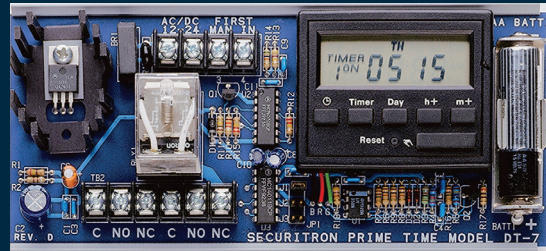

DT-7 Prime Time Digital Timer

Control doors equipped with electrified hardware—with or without access control—with the DT-7 digital timer.

The DT-7 can be used as a stand-alone unit or in conjunction with DK-26 and other products. Versatile programming supports timed, unlocked, locked, or access-control-only states to turn electric locks or other security systems on and off at programmed times.

Features

Standard Features

- 7-day digital timer
- 10 A DPDT relay can be operated in toggle or pulse mode
- 12 programmed on/off times
- Set daily (6 on, 6 off), on selected days, or on blocks of days
- “First Man In” feature delays preset action until first access
- AA battery provides backup to the display module program memory – battery not included
- MagnaCare® lifetime replacement, no-fault, no questions asked warranty

Specifications

Electrical

- 170 mA at 12 or 24 VAC or VDC

Environmental

- Operating Temperature: 32° to 113° F [0° to 45° C]

Shipping Weight

- 0.75 lbs [0.34 kg]