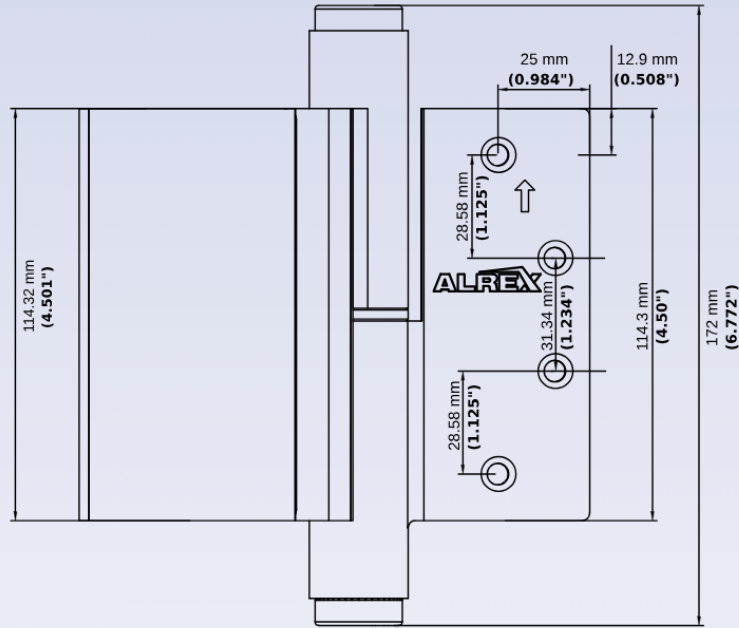

±0.011"

±0.011"

±0.011"

**PART NUMBER:** AXP-G  
**PRODUCT NAME:** PRO GLASS  
**DATE:** 4/28/25

**Alrex USA, LLC**  
 417 E. Second St.  
 Rochester, MI 48307  
 (248) 617-4851  
 Support@AlrexUSA.com