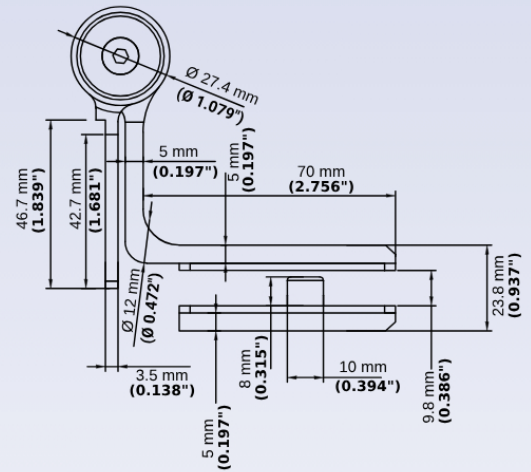

±0.011"

±0.011"

±0.011"

**PART NUMBER:** AXP-G  
**PRODUCT NAME:** PRO GLASS  
**DATE:** 4/28/25

**Alrex USA, LLC**  
 417 E. Second St.  
 Rochester, MI 48307  
 (248) 617-4851  
 Support@AlrexUSA.com