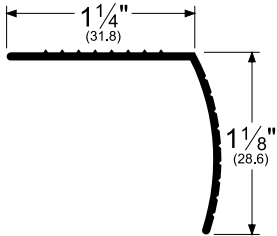

## 2120\_

AVAILABLE FINISHES: A, G

AVAILABLE LENGTHS: 36", 72"

WIDTH: 1-1/4" (31.8 mm)

HEIGHT: 1-1/8" (28.6 mm)

A (Mill Finish Aluminum)

G (Gold Anodized Aluminum)

TITLE:
PREPARED FOR:
PREPARED BY:
DATE:
COMMENTS: