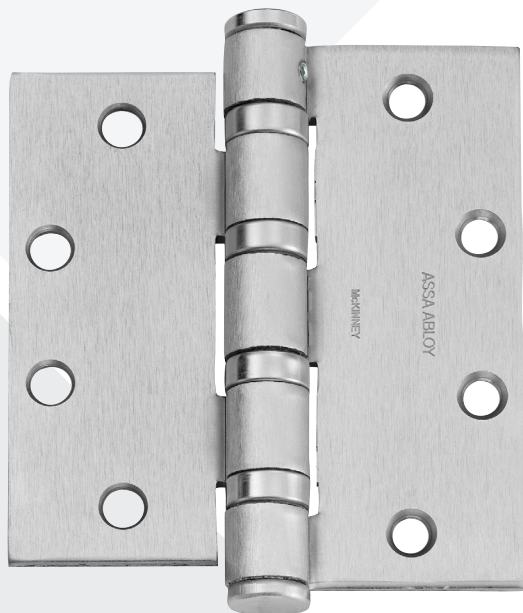

CUT SHEET

McKinney T4A3386 Interim Full Mortise Interim Hinges

McKinney

ASSA ABLOY

Experience a safer
and more open world

SPECIFICATIONS:

MATERIAL:
Stainless

DESCRIPTION:
Full Mortise Interim Hinges

FASTENERS:

- (8) 1/2" x #12-24 Machine Screws
- (8) 1 1/4" x #12 Wood Screws

NOTES:

- An equal amount is trimmed from the top and bottom of the leaf
- Interim hinges are supplied with a no hole bottom plug and the pin is held in place by an NRP set screw which allows the hinge to be reversible

SIZE:

Door Leaf: 4 1/2"

Jamb Leaf: 5"

AVAILABLE FINISHES:

- US32D/630
- Other finishes may be available upon request contact factory

UL/ANSI:

NFPA 80 UL Openings