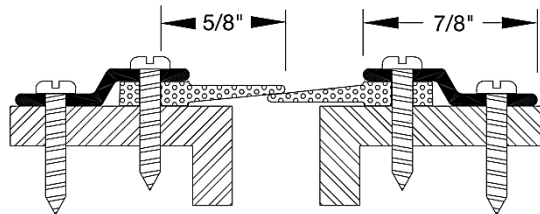

Weatherstrip

Guaranteed quality since 1918

Astragal

92 – Polyprene Insert 

#6 x 5/8" sheet metal screws provided.
TEK screws available upon request.

Finishes:

- C - Clear Anodized Aluminum
- D - Dark Bronze Anodized Aluminum
- G - Gold Anodized Aluminum